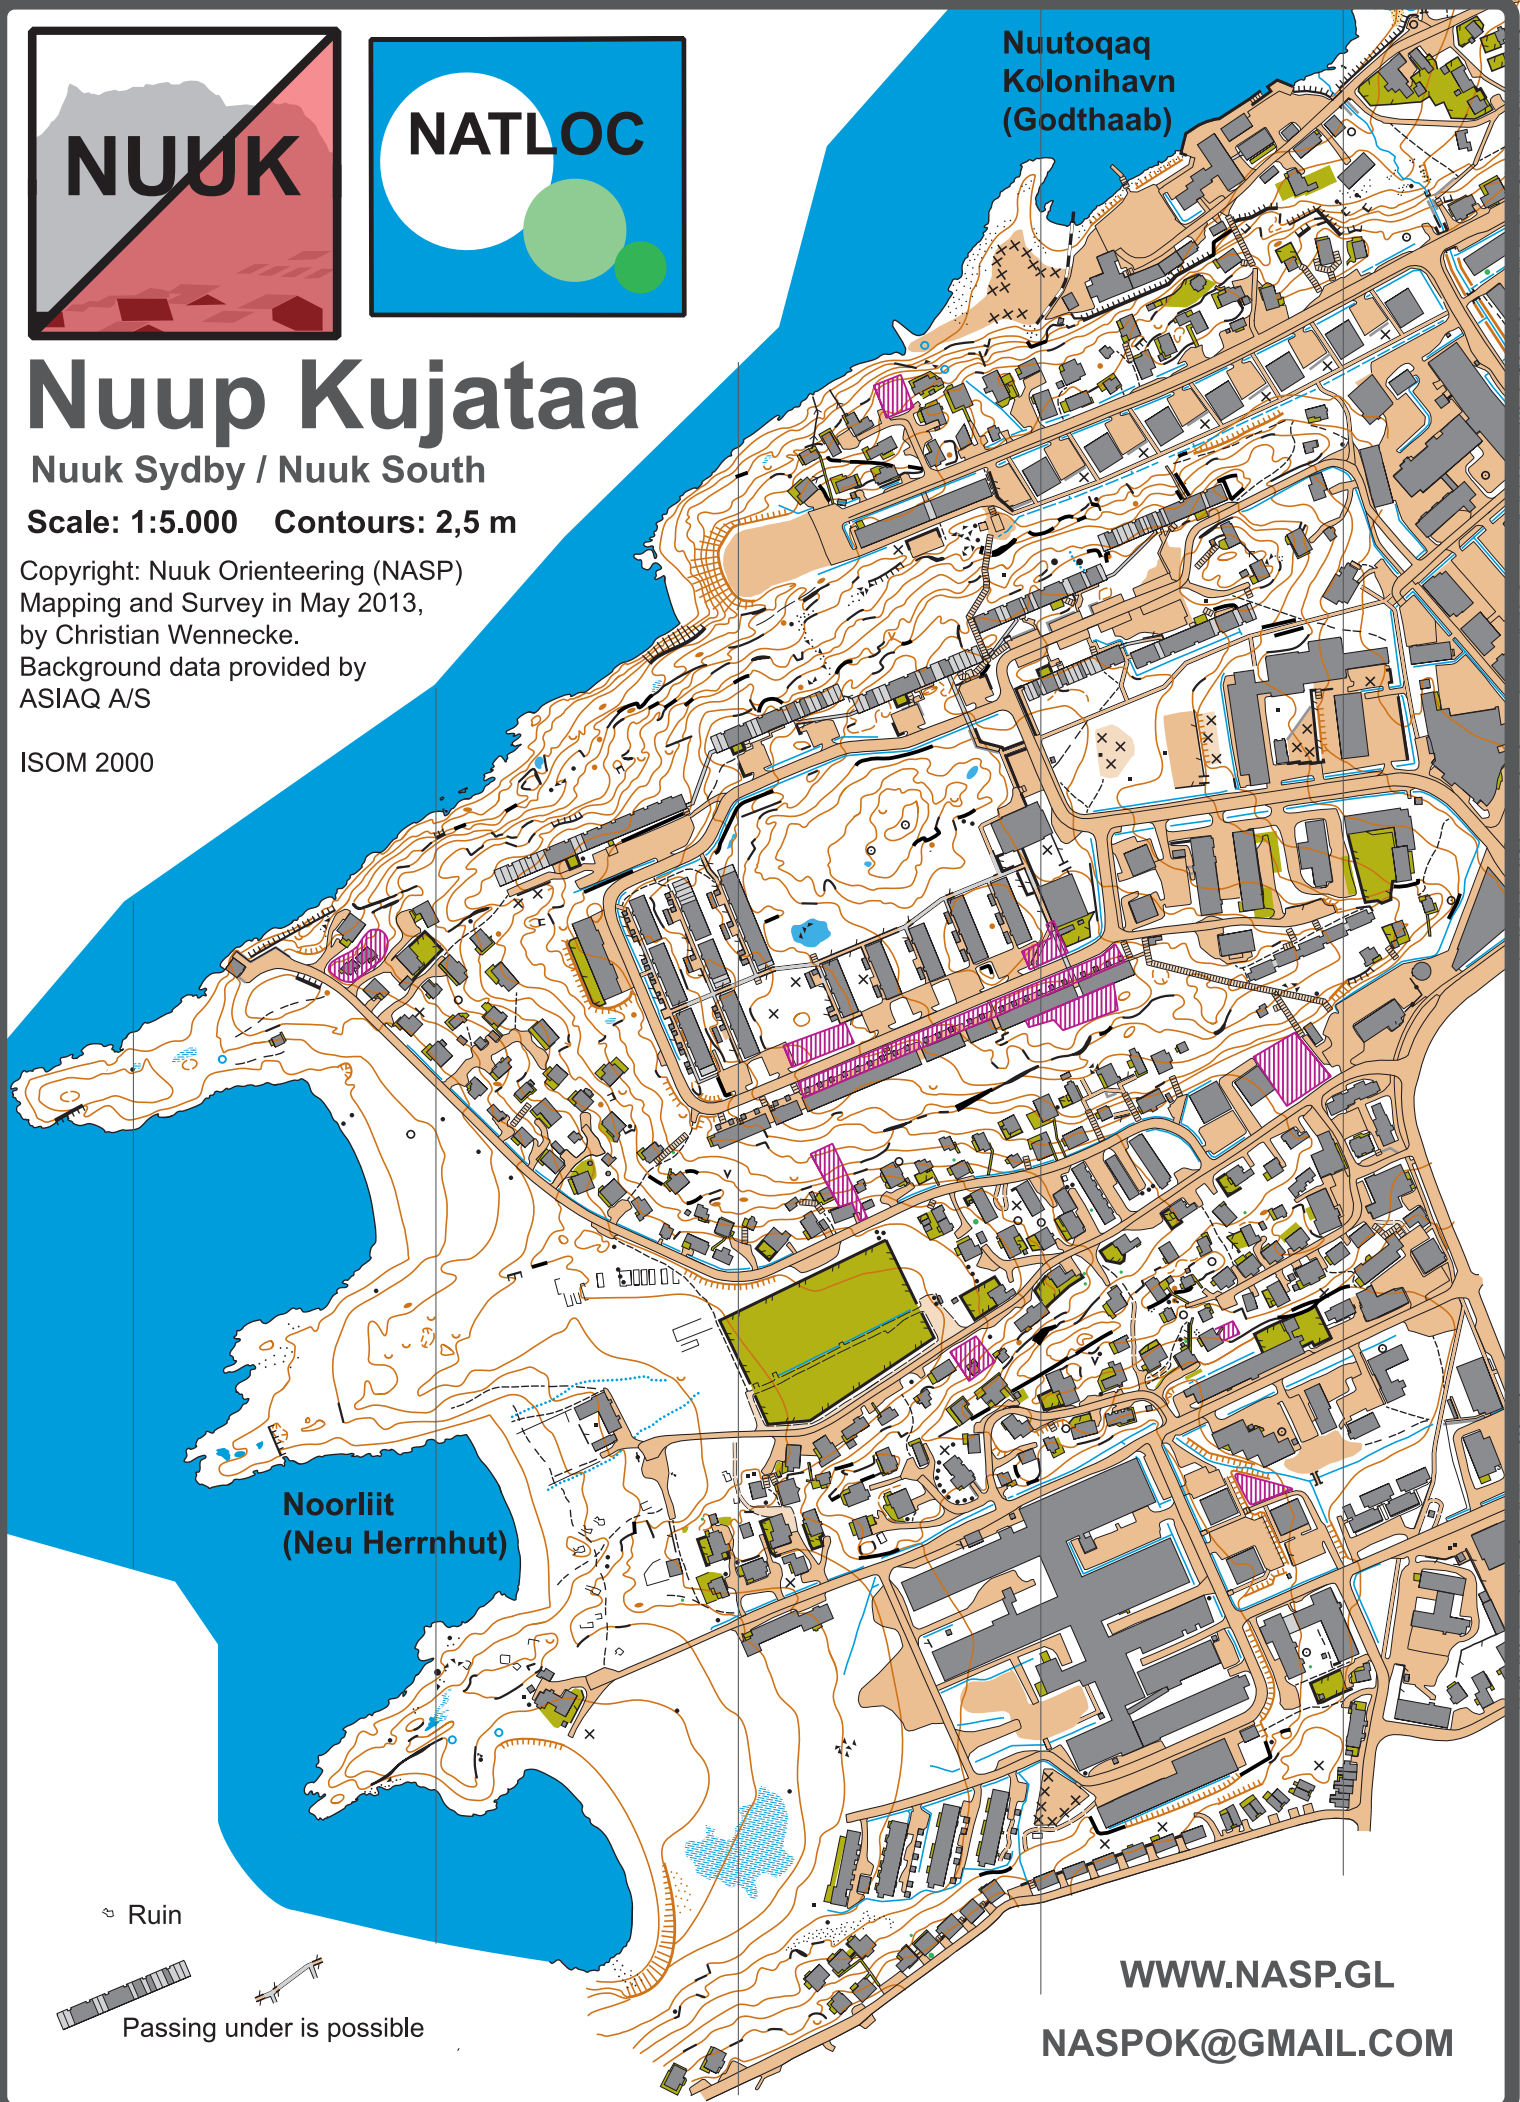

Nuup Kujataa

Nuuk Sydby / Nuuk South

Scale: 1:5.000 Contours: 2,5 m

Copyright: Nuuk Orienteering (NASP)
Mapping and Survey in May 2013,
by Christian Wennecke.
Background data provided by
ASIAQ A/S

ISOM 2000

Nuutoqaq
Kolonihavn
(Godthaab)

Noorliit
(Neu Herrnhut)

Ruin

Passing under is possible

WWW.NASP.GL

NASPOK@GMAIL.COM