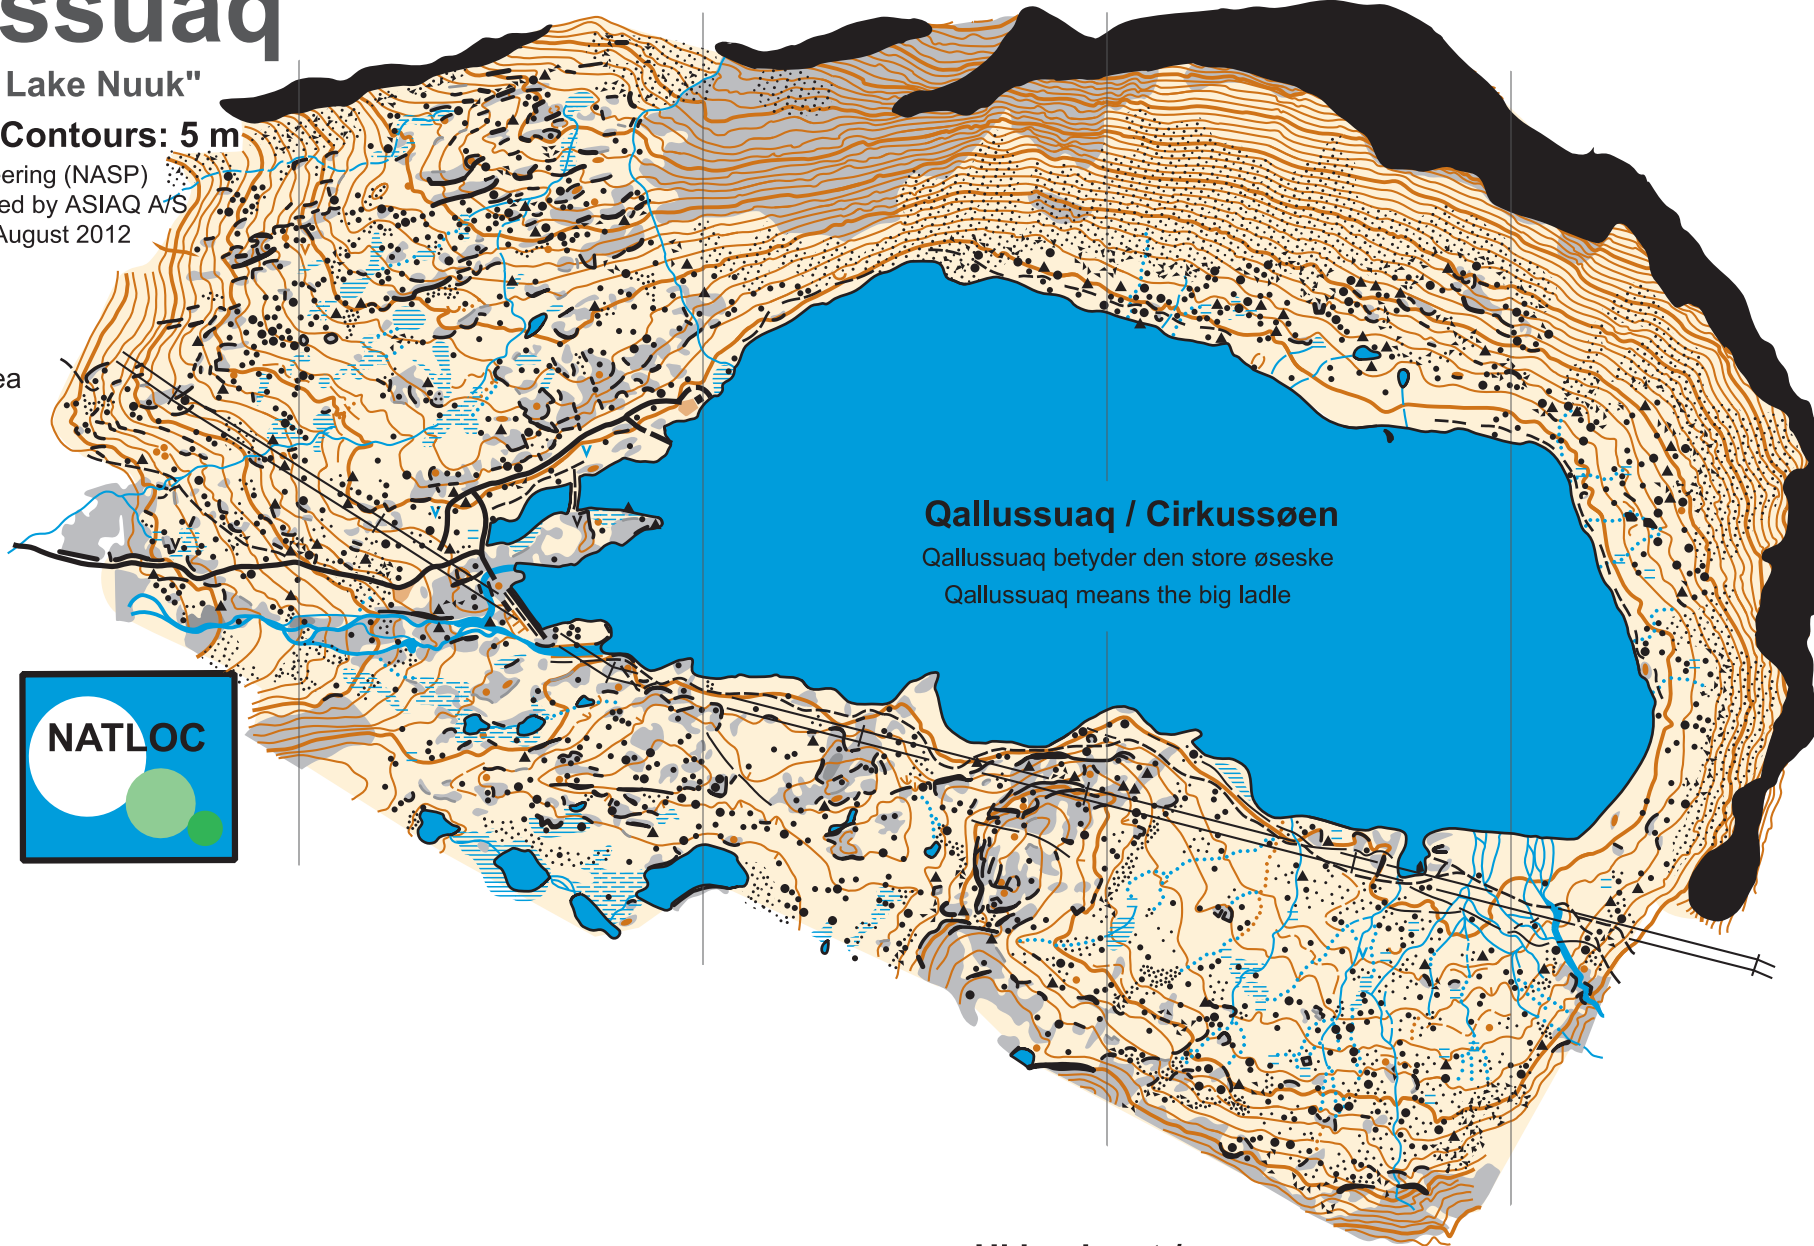

Qallussuaq

"Cirkus-søen / Lake Nuuk"

Scale: 1:7.500 Contours: 5 m

Copyright: Nuuk Orienteering (NASP)
Background data provided by ASIAQ A/S
Mapping and survey in August 2012
by Christian Wennecke
ISOM 2000

 Large rocky area
or boulder field
(out of bounds)

Qinngorput

Quassussuaq / Lille Malene (443 m)

Qallussuaq / Cirkussøen

Qallussuaq betyder den store øseske
Qallussuaq means the big ladle

Ukkusissat /
Store Malene (761 m)